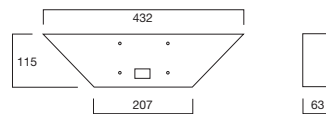

Emergency Pack

Part Code	U1TD018/EL	U1TD026/EL	U1TD036/EL	U1TD052/EL
Description	Upline CFL	Upline CFL	Upline CFL	Upline CFL
Finish	WH ☐	WH ☐	WH ☐	WH ☐
Lamp Type	TC-DEL	TC-DEL	TC-DEL	TC-DEL
Lamp Cap	Compact Fluorescent	Compact Fluorescent	Compact Fluorescent	Compact Fluorescent
Wattage	Integral Electronic Gear	Integral Electronic Gear	Integral Electronic Gear	Integral Electronic Gear
Materials	4-pin G24q-2	4-pin G24q-3	4-pin G24q-2	4-pin G24q-3
Weight	1 x 18W	1 x 26W	2 x 18W	2 x 26W
	Clear toughened glass	Clear toughened glass	Clear toughened glass	Clear toughened glass
	Housing: Steel.	Housing: Steel.	Housing: Steel.	Housing: Steel.
	Bowl: Aluminium.	Bowl: Aluminium.	Bowl: Aluminium.	Bowl: Aluminium.
	1.90kg	1.90kg	2.10kg	2.10kg
Part Code	U1HQ070/EL	U1HQ070/EL/AUX	U1HQ150/EL	U1HQ150/EL/AUX
Description	Upline Metal Halide	Upline Metal Halide 100W max. B15d Auxiliary lamp	Upline Metal Halide	Upline Metal Halide 100W max. B15d Auxiliary lamp
Finish	WH ☐	WH ☐	WH ☐	WH ☐
Lamp Type	CDM-TD / HQI-TS	CDM-TD / HQI-TS	CDM-TD / HQI-TS	CDM-TD / HQI-TS
Lamp Cap	Metal Halide	Metal Halide	Metal Halide	Metal Halide
Wattage	Integral Electronic Gear	Integral Electronic Gear	Integral Electronic Gear	Integral Electronic Gear
Materials	Rx7s	Rx7s	Rx7s	Rx7s
Weight	70W	70W	150W	150W
	Clear toughened glass	Clear toughened glass	Clear toughened glass	Clear toughened glass
	Housing: Steel.	Housing: Steel.	Housing: Steel.	Housing: Steel.
	Bowl: Aluminium.	Bowl: Aluminium.	Bowl: Aluminium.	Bowl: Aluminium.
	3.30kg	3.50kg	4.20kg	4.40kg

ADD Suffix to Code for following options: /ELDA 1-10V Analogue dimmable ballast (Metal Halide version dims down to 55% minimum)
/ELDD Digital dimmable/Switch DIM.