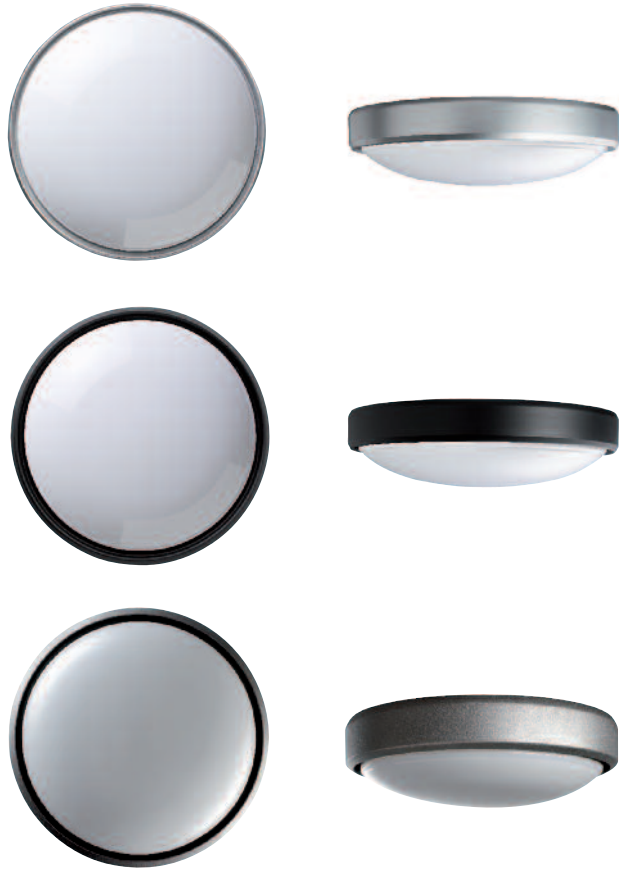

A robust solution for assorted functional interior and exterior ambient lighting applications.

- Robust IP65 construction
- Ceiling or wall mounting

Part Code	DB3TC4181/EL	DB3TC4261/EL	DB3TD4161/EL	DB3TD4281/EL
Description	IP65 340mmØ	IP65 340mmØ	IP65 340mmØ	IP65 340mmØ
Finish	SG ■ BL ■ AG ■	SG ■ BL ■ AG ■	SG ■ BL ■ AG ■	SG ■ BL ■ AG ■
Lamp Type	TC-DEL Compact Fluorescent c/w Integral Electronic Gear	TC-DEL Compact Fluorescent c/w Integral Electronic Gear	TC-DD Compact Fluorescent c/w Integral Electronic Gear	TC-DD Compact Fluorescent c/w Integral Electronic Gear
Lamp Cap	4 pin GX24-q2	4 pin GX24-q1	4 pin GR10q	4 pin GR10q
Wattage	1 x 18W	2 x 13W	1 x 16W	1 x 28W
Materials	Housing and Diffuser: V-0 rated polycarbonate. Trim: Aluminium.	Housing and Diffuser: V-0 rated polycarbonate. Trim: Aluminium.	Housing and Diffuser: V-0 rated polycarbonate. Trim: Aluminium.	Housing and Diffuser: V-0 rated polycarbonate. Trim: Aluminium.
Weight	1.46kg	1.56kg	1.46kg	1.56kg
Symbols	⊕ ▲ ▲	⊕ ▲ ▲	⊕ e ▲ ▲	⊕ e ▲ ▲

ADD Suffix to Code for following options: /E Made to order pre-wired to a remote emergency pack