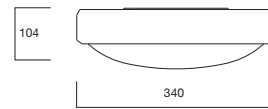

A robust solution for assorted functional interior and exterior ambient lighting applications.

- Robust IP65 construction
- Ceiling or wall mounting

Part Code	DB3TC4181/EL	DB3TC4261/EL	DB3TD4161/EL	DB3TD4281/EL
Description	IP65 340mmØ	IP65 340mmØ	IP65 340mmØ	IP65 340mmØ
Finish	SG ■ BL ■ AG ■	SG ■ BL ■ AG ■	SG ■ BL ■ AG ■	SG ■ BL ■ AG ■
Lamp Type	TC-DEL Compact Fluorescent c/w Integral Electronic Gear	TC-DEL Compact Fluorescent c/w Integral Electronic Gear	TC-DD Compact Fluorescent c/w Integral Electronic Gear	TC-DD Compact Fluorescent c/w Integral Electronic Gear
Lamp Cap	4 pin GX24-q2	4 pin GX24-q1	4 pin GR10q	4 pin GR10q
Wattage	1 x 18W	2 x 13W	1 x 16W	1 x 28W
Materials	Housing and Diffuser: V-0 rated polycarbonate. Trim: Aluminium.	Housing and Diffuser: V-0 rated polycarbonate. Trim: Aluminium.	Housing and Diffuser: V-0 rated polycarbonate. Trim: Aluminium.	Housing and Diffuser: V-0 rated polycarbonate. Trim: Aluminium.
Weight	1.46kg	1.56kg	1.46kg	1.56kg
Symbols	⊕ ▲ ▲	⊕ ▲ ▲	⊕ e ▲ ▲	⊕ e ▲ ▲

ADD Suffix to Code for following options: /E Made to order pre-wired to a remote emergency pack