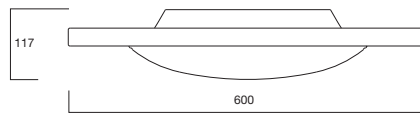

DA4TD4281/EL

IP65 600mmØ

AB ■

TC-DD

Compact Fluorescent
c/w Integral Electronic Gear
4 pin GR10q
1 x 28W

Housing and Diffuser:
V-0 rated polycarbonate.
Trim: Aluminium.
2.80kg

DA4TD4281/EL/E

IP65 600mmØ Maintained
Integral 3 hour Emergency

AB ■

TC-DD

Compact Fluorescent
4 pin GR10q
1 x 28W

Housing and Diffuser:
V-0 rated polycarbonate.
Trim: Aluminium.
3.70kg

DA4TD4381/EL

IP65 600mmØ

AB ■

TC-DD

Compact Fluorescent
c/w Integral Electronic Gear
4 pin GR10q
1 x 38W

Housing and Diffuser:
V-0 rated polycarbonate.
Trim: Aluminium.
2.80kg

DA4TD4381/EL/NI

IP65 600mmØ, 1 x 7W Night-light

AB ■

TC-DD / TC-S

Compact Fluorescent
c/w Integral Electronic Gear
TC-DD: 4-pin GR10q. TC-S: 2 pin G23.
1 x 38W + 1 x 7W Night-light

Housing and Diffuser:
V-0 rated polycarbonate.
Trim: Aluminium.
3.00kg

* Remote Emergency version cannot be wall mounted.