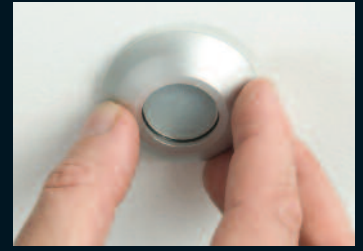

- Simply push cover over the base unit. Camino is IP67 and suitable for external use.

- Alternatively, Via can simply click over the unit, suitable for internal applications.

1

2

3

VISION OF THE WORLD, AND ALL THE WONDER