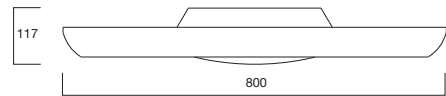

A universal pendant, ceiling and wall range combining ambient lighting with distinct style.

- IP65 construction

- 'Halo' effect on ceiling & wall versions

Part Code	DC3TD4161/EL	DC3TD4281/EL	DC3TC4181/EL	DC3TC4261/EL
Description	Ceiling / Wall, IP65 600mmØ	Ceiling / Wall, IP65 600mmØ	Ceiling / Wall, IP65 600mmØ	Ceiling / Wall, IP65 600mmØ
Finish	SG ■	SG ■	SG ■	SG ■
Lamp Type	TC-DD Compact Fluorescent c/w Integral Electronic Gear	TC-DD Compact Fluorescent c/w Integral Electronic Gear	TC-DEL Compact Fluorescent c/w Integral Electronic Gear	TC-DEL Compact Fluorescent c/w Integral Electronic Gear
Lamp Cap	4 pin GR10q	4 pin GR10q	4 pin GR24q-2	4 pin GR24q-2
Wattage	1 x 16W	1 x 28W	1 x 18W	2 x 13W
Materials	Housing and Diffuser: V-0 rated polycarbonate. Trim: Aluminium.	Housing and Diffuser: V-0 rated polycarbonate. Trim: Aluminium.	Housing and Diffuser: V-0 rated polycarbonate. Trim: Aluminium.	Housing and Diffuser: V-0 rated polycarbonate. Trim: Aluminium.
Weight	1.90kg	2.00kg	1.90kg	2.00kg
Symbols	⊕ ▲ ▲	⊕ ▲ ▲	⊕ ▲ ▲	⊕ ▲ ▲