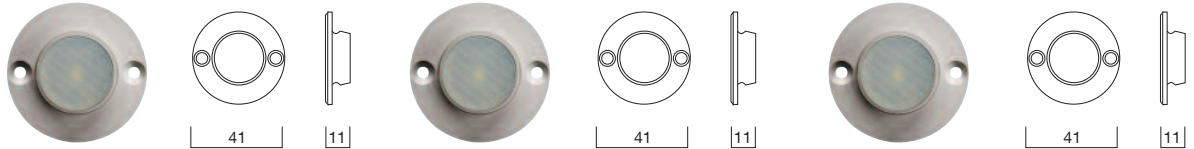

CAMINO / VIA

An unobtrusive series of lighting modules which can be used for orientation and decorative lighting purposes.

- Prismatic lens
- Integral LED driver
- Low voltage power supply
- Surface and recessed options
- Shallow depth
- Constant voltage
- IP67

1

Choose base unit

Part Code
Description
Finish
Lamp Type
Wattage
Materials
Weight
Symbols

LED21NW120
Base Unit, Neutral White, IP67
AL ■
LED, c/w LEDs
Power Supply Required
1.2W
Housing: Diecast Aluminium
Diffuser: Opal Prismatic Vandal Proof Polycarbonate
0.02kg
illumaled ●●

LED21WW120
Base Unit, Warm White, IP67
AL ■
LED, c/w LEDs
Power Supply Required
1.2W
Housing: Diecast Aluminium
Diffuser: Opal Prismatic Vandal Proof Polycarbonate
0.02kg
illumaled ●●

LED21BL120
Base Unit, Blue, IP67
AL ■
LED, c/w LEDs
Power Supply Required
1.2W
Housing: Diecast Aluminium
Diffuser: Opal Prismatic Vandal Proof Polycarbonate
0.02kg
illumaled ●●