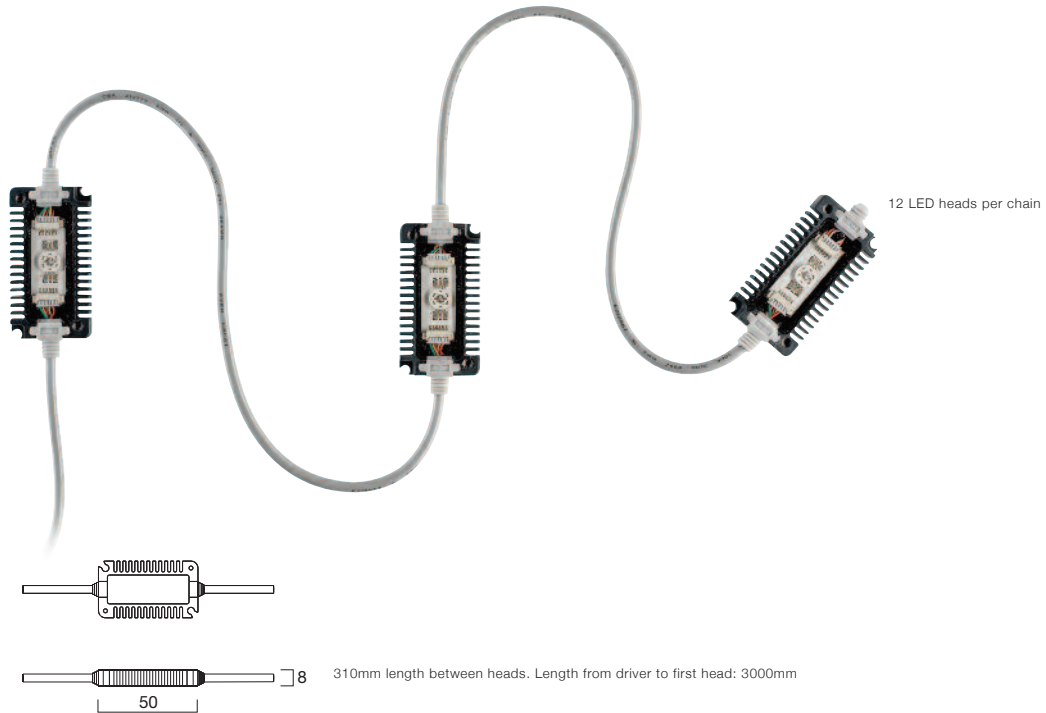

LEDS23 GY ■ End-to-end connector

LEDS20 GY ■ Flexible connector (65mm)
LEDS20(1000) GY ■ Flexible connector 1000mm lead

- Easy to install, plug and play system. You will require a live end cable.

- Click together using end-to-end connectors to create straight runs.

Power Supply	LEDPSU24020	GY ■	20 VA 24V DC Transformer
	LEDPSU24075	GY ■	75 VA 24V DC Transformer
	LEDPSU24100	GY ■	100 VA 24V DC Transformer
	LEDPSU24120	GY ■	120 VA 24V DC Transformer
	LEDPSU24240	GY ■	240 VA 24V DC Transformer
	LEDPSU24300	GY ■	300 VA 24V DC Transformer
	LEDPSU24600	GY ■	600 VA 24V DC Transformer

Accessories	HLF001	Female IP66 Connector and lead
	HLATSM5	Pair of Snake Eye Anti-Tamper Screws
	HLATSBIT	Snake Eye Anti-Tamper Bit

*Each LED unit requires two anti-tamper screws and a female connector

Part Code	LEDC112RGB120
Description	12 x 3W RGB heads IP68 chain 3600mm
Finish	GY ■
Lamp Type	LED
	Driver Required
Wattage	36W per chain
Materials	Housing: Diecast aluminium Lens: Polycarbonate
Weight	0.50kg
Symbols	illumaled ♪♪
Driver	LEDCD36DMX Colour driver, DMX compatible
Advanced Control	LC512 SS ■ Colour Style 512