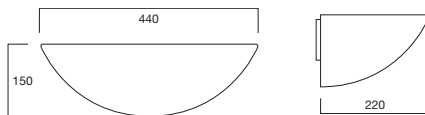

Large wall mounted uplights providing indirect, glare-free lighting for modern commercial interiors.

- Unique 'Quick-Fix' bracket
- Metal halide version available with auxiliary lamp to give light during start-up
- Supplied white as standard, but other finishes available on request

Upline Bowl