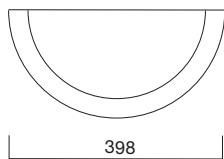

398

Semi-wall

681513

398mmØ Semi-wall

WH ☐ SN ☒

TC-DE

Compact Fluorescent
c/w Integral Electronic
Control Gear

G24q-3

1 x 26W