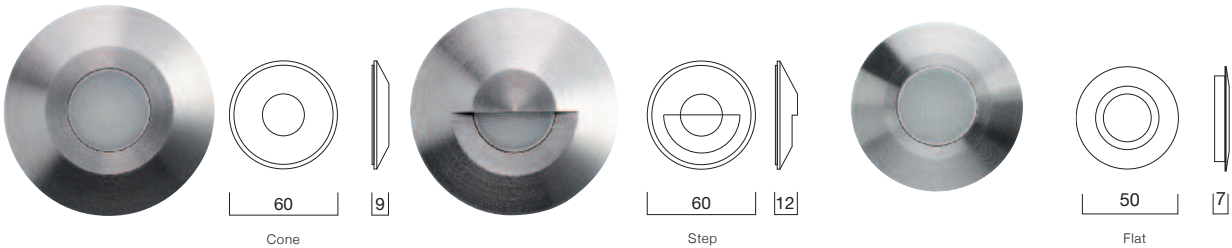

2

Choose a CAMINO cover (IP67) or...

Part Code
Description
Finish
Materials
Weight

LED2CONE
Camino CONE cover (wall)
IP67 (Suitable for exterior use)
SS ■
Bezel: 316L Marine Grade Stainless Steel
0.10kg
●●

LED2STEP
Camino STEP cover (wall)
IP67 (Suitable for exterior use)
SS ■
Bezel: 316L Marine Grade Stainless Steel
0.12kg
●●

LED2FLAT
Camino FLAT cover (wall / recessed / in-ground)
IP67 (Suitable for exterior use)
SS ■
Bezel: 316L Marine Grade Stainless Steel
0.10kg
●●