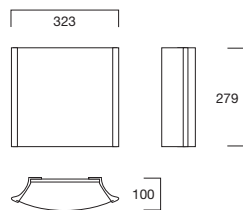

An understated ambient lighting design for wall mounted applications.

- Diffused direct and soft spill light
- Integral emergency versions

Axalis TL

Part Code	701004/OP	701004/OP/EM	701103/OP	701103/OP/EM
Description	Opal Diffuser Direct / Bi-directional spill	Opal Diffuser Direct / Bi-directional spill Maintained 3 hour emergency	Opal Diffuser Direct / Bi-directional spill	Opal Diffuser Direct / Bi-directional spill Maintained 3 hour emergency
Finish	AB ■	AB ■	AB ■	AB ■
Lamp Type	TC-DE Compact Fluorescent c/w Integral Electronic Control Gear	TC-DE Compact Fluorescent c/w Integral Electronic Control Gear	TC-EL Compact Fluorescent c/w Integral Electronic Control Gear	TC-EL Compact Fluorescent c/w Integral Electronic Control Gear
Lamp Cap	G24q-3	G24q-3	2G11	2G11
Wattage	1 x 26W	1 x 26W	1 x 36W	1 x 36W
Materials	Body and Trim: Steel and aluminium. Diffuser: Opal acrylic. Dust Covers: Clear Polycarbonate	Body and Trim: Steel and aluminium. Diffuser: Opal acrylic. Dust Covers: Clear Polycarbonate	Body and Trim: Steel and aluminium. Diffuser: Opal acrylic. Dust Covers: Clear Polycarbonate	Body and Trim: Steel and aluminium. Diffuser: Opal acrylic. Dust Covers: Clear Polycarbonate
Weight	2.00kg	3.20kg	3.10kg	4.30kg
Symbols				

ADD Suffix to Code for following
Dust Cover options: /OC Opal Dust Cover