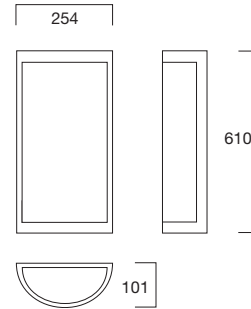

A versatile ambient solution for enhancing wall mounted applications. Shallow convex profile.

- Diffused direct and soft spill light
- Integral emergency versions

Part Code	611105	611105/EM
Description	Direct / Bi-directional spill c/w clear dust covers	Direct / Bi-directional spill Maintained 3 hour emergency c/w clear dust covers
Finish	SN ■	SN ■
Lamp Type	TC-EL Compact Fluorescent c/w Integral Electronic Control Gear	TC-EL Compact Fluorescent c/w Integral Electronic Control Gear
Lamp Cap	2G11	2G11
Wattage	1 x 36W	1 x 36W
Materials	Body and Trim: Steel and aluminium. Diffuser: Opal acrylic.	Body and Trim: Steel and aluminium. Diffuser: Opal acrylic.
Weight	8.00kg	9.20kg
Symbols