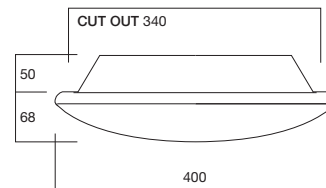

LUMASEAL

A tough contender for numerous general and ambient lighting solutions. IP65 construction makes it suitable for interior wet environments as well as exterior usage.

- High impact resistance
- Surface or semi-recessed mounting options
- Night-light options provide low level lighting at night in buildings for added security and safety

Part Code	DL3TC4181/EL	DL3TC4261/EL	DL4TC4361/EL	DL4TC4521/EL
Description	IP65 300mmØ	IP65 300mmØ	IP65 400mmØ	IP65 400mmØ
Finish	WH □	WH □	WH □	WH □
Lamp Type	TC-DEL	TC-DEL	TC-DEL	TC-DEL
	Compact Fluorescent	Compact Fluorescent	Compact Fluorescent	Compact Fluorescent
	c/w Integral Electronic Control Gear	c/w Integral Electronic Control Gear	c/w Integral Electronic Control Gear	c/w Integral Electronic Control Gear
Lamp Cap	2-pin G24d-2	2-pin G24d-2	2-pin G24d-2	2-pin G24d-2
Wattage	1 x 18W	2 x 13W	2 x 18W	2 x 26W
Materials	Housing and Diffuser: V-0 rated polycarbonate.	Housing and Diffuser: V-0 rated polycarbonate.	Housing and Diffuser: V-0 rated polycarbonate.	Housing and Diffuser: V-0 rated polycarbonate.
Weight	1.00kg	1.10kg	1.90kg	3.20kg
Symbols				
Part Code	DL3TD4161/EL	DL3TD4281/EL	DL4TD4381/EL	DL4TD4281/EL
Description	IP65 300mmØ	IP65 300mmØ	IP65 400mmØ	IP65 400mmØ
Finish	WH □	WH □	WH □	WH □
Lamp Type	TC-DD	TC-DD	TC-DD	TC-DD
	Compact Fluorescent	Compact Fluorescent	Compact Fluorescent	Compact Fluorescent
	c/w Integral Electronic Control Gear	c/w Integral Electronic Control Gear	c/w Integral Electronic Control Gear	c/w Integral Electronic Control Gear
Lamp Cap	2-pin GR8	2-pin GR8	2-pin GR8	2-pin GR8
Wattage	1 x 16W	1 x 28W	1 x 38W	1 x 28W
Materials	Housing and Diffuser: V-0 rated polycarbonate.	Housing and Diffuser: V-0 rated polycarbonate.	Housing and Diffuser: V-0 rated polycarbonate.	Housing and Diffuser: V-0 rated polycarbonate.
Weight	1.20kg	1.40kg	2.40kg	1.80kg
Symbols				

ADD Suffix to Code for following options: /E Made to order pre-wired to a remote emergency pack