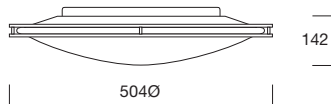

- Opal lens with even diffusion
- Pendant, ceiling and wall mounting
- Integral emergency versions

Ceiling / Wall

Pendant

Part Code	638855	638855/EM	639803/HR	639803/EM
Description	504mmØ	504mmØ Maintained 3 hour integral emergency	504mmØ Bi-direct	504mmØ Bi-direct Maintained 3 hour integral emergency
Finish	SN ■	SN ■	SN ■	SN ■
Lamp Type	TC-DE  Compact Fluorescent c/w Integral Electronic Control Gear	TC-DE  Compact Fluorescent c/w Integral Electronic Control Gear	TC-TEL  Compact Fluorescent c/w Integral Electronic Control Gear	TC-TEL  Compact Fluorescent c/w Integral Electronic Control Gear
Lamp Cap	G24q-3	G24q-3	GX24-q-4 	GX24-q-4 
Wattage	2 x 26W	2 x 26W	2 x 42W	2 x 42W
Materials	Body and Trim: Steel and aluminium. Diffuser: 3 ply satin opal glass.	Body and Trim: Steel and aluminium. Diffuser: 3 ply satin opal glass.	Body and Trim: Steel and aluminium. Diffuser: 3 ply satin opal glass.	Body and Trim: Steel and aluminium. Diffuser: 3 ply satin opal glass.
Weight	4.85kg	6.05kg	6.50kg	7.70kg
Symbols				