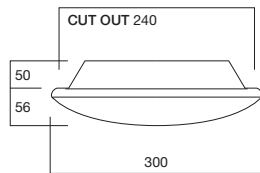

LUMASEAL

A tough contender for numerous general and ambient lighting solutions. IP65 construction makes it suitable for interior wet environments as well as exterior usage.

- High impact resistance
- Surface or semi-recessed mounting options
- Night-light options provide low level lighting at night in buildings for added security and safety

Part Code	DL3TC4181/EL	DL3TC4261/EL	DL4TC4361/EL	DL4TC4521/EL
Description	IP65 300mmØ	IP65 300mmØ	IP65 400mmØ	IP65 400mmØ
Finish	WH □	WH □	WH □	WH □
Lamp Type	TC-DEL	TC-DEL	TC-DEL	TC-DEL
	Compact Fluorescent	Compact Fluorescent	Compact Fluorescent	Compact Fluorescent
	c/w Integral Electronic Control Gear	c/w Integral Electronic Control Gear	c/w Integral Electronic Control Gear	c/w Integral Electronic Control Gear
Lamp Cap	2-pin G24d-2	2-pin G24d-2	2-pin G24d-2	2-pin G24d-2
Wattage	1 x 18W	2 x 13W	2 x 18W	2 x 26W
Materials	Housing and Diffuser: V-0 rated polycarbonate.	Housing and Diffuser: V-0 rated polycarbonate.	Housing and Diffuser: V-0 rated polycarbonate.	Housing and Diffuser: V-0 rated polycarbonate.
Weight	1.00kg	1.10kg	1.90kg	3.20kg
Symbols				
Part Code	DL3TD4161/EL	DL3TD4281/EL	DL4TD4381/EL	DL4TD4281/EL
Description	IP65 300mmØ	IP65 300mmØ	IP65 400mmØ	IP65 400mmØ
Finish	WH □	WH □	WH □	WH □
Lamp Type	TC-DD	TC-DD	TC-DD	TC-DD
	Compact Fluorescent	Compact Fluorescent	Compact Fluorescent	Compact Fluorescent
	c/w Integral Electronic Control Gear	c/w Integral Electronic Control Gear	c/w Integral Electronic Control Gear	c/w Integral Electronic Control Gear
Lamp Cap	2-pin GR8	2-pin GR8	2-pin GR8	2-pin GR8
Wattage	1 x 16W	1 x 28W	1 x 38W	1 x 28W
Materials	Housing and Diffuser: V-0 rated polycarbonate.	Housing and Diffuser: V-0 rated polycarbonate.	Housing and Diffuser: V-0 rated polycarbonate.	Housing and Diffuser: V-0 rated polycarbonate.
Weight	1.20kg	1.40kg	2.40kg	1.80kg
Symbols				

ADD Suffix to Code for following options: /E Made to order pre-wired to a remote emergency pack