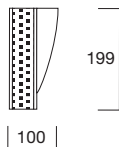

199

100

Body and Trim:
Steel and aluminium.
Diffuser: Opal acrylic
Dust Cover: Clear Polycarbonate

1.80kg

ADD Suffix to Code for following

Dust Cover options: /OC Opal Dust Cover