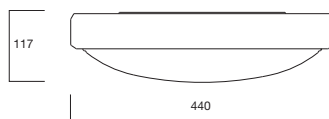

DB4TD4281/EL

IP65 440mmØ

SG ■ BL ■ AG ■

TC-DD

Compact Fluorescent
c/w Integral Electronic Gear
4 pin GR10q
1 x 28W

Housing and Diffuser:
V-0 rated polycarbonate.
Trim: Aluminium.
2.40kg

DB4TD4281/EL/E

IP65 440mmØ Maintained
Integral 3 hour Emergency

SG ■ BL ■ AG ■

TC-DD

Compact Fluorescent
4 pin GR10q
1 x 28W

Housing and Diffuser:
V-0 rated polycarbonate.
Trim: Aluminium.
3.30kg

DB4TD4381/EL

IP65 440mmØ

SG ■ BL ■ AG ■

TC-DD

Compact Fluorescent
c/w Integral Electronic Gear
4 pin GR10q
1 x 38W

Housing and Diffuser:
V-0 rated polycarbonate.
Trim: Aluminium.
2.40kg

DB4TD4381/EL/NI

IP65 440mmØ, 1 x 7W Night-light

SG ■ BL ■ AG ■

TC-DD / TC-S

Compact Fluorescent
c/w Integral Electronic Gear
TC-DD: 4-pin GR10q. TC-S: 2 pin G23.
1 x 38W + 1 x 7W Night-light

Housing and Diffuser:
V-0 rated polycarbonate.
Trim: Aluminium.
2.60kg

* Remote Emergency version
cannot be wall mounted.