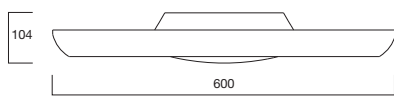

A universal pendant, ceiling and wall range combining ambient lighting with distinct style.

- IP65 construction

- 'Halo' effect on ceiling & wall versions

Part Code	DC3TD4161/EL	DC3TD4281/EL	DC3TC4181/EL	DC3TC4261/EL
Description	Ceiling / Wall, IP65 600mmØ	Ceiling / Wall, IP65 600mmØ	Ceiling / Wall, IP65 600mmØ	Ceiling / Wall, IP65 600mmØ
Finish	SG ■	SG ■	SG ■	SG ■
Lamp Type	TC-DD Compact Fluorescent c/w Integral Electronic Gear	TC-DD Compact Fluorescent c/w Integral Electronic Gear	TC-DEL Compact Fluorescent c/w Integral Electronic Gear	TC-DEL Compact Fluorescent c/w Integral Electronic Gear
Lamp Cap	4 pin GR10q	4 pin GR10q	4 pin GR24q-2	4 pin GR24q-2
Wattage	1 x 16W	1 x 28W	1 x 18W	2 x 13W
Materials	Housing and Diffuser: V-0 rated polycarbonate. Trim: Aluminium.	Housing and Diffuser: V-0 rated polycarbonate. Trim: Aluminium.	Housing and Diffuser: V-0 rated polycarbonate. Trim: Aluminium.	Housing and Diffuser: V-0 rated polycarbonate. Trim: Aluminium.
Weight	1.90kg	2.00kg	1.90kg	2.00kg
Symbols	⊕ ▲ ▲	⊕ ▲ ▲	⊕ ▲ ▲	⊕ ▲ ▲