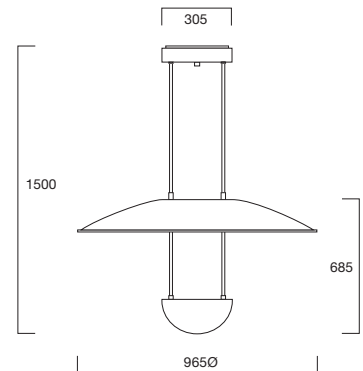

REFLEKTOR

A classic indirect solution for open areas with high ceilings such as lobbies, foyers and halls.

- Fixed rod suspension

- CFL and ceramic metal halide versions

Part Code	206124/UH	206151/UH
Description	965mmØ Bi-Direct with uplight hole	965mmØ Bi-Direct with uplight hole
Finish	WH □	WH □
Lamp Type	TC-TEL Compact Fluorescent c/w Integral Electronic Control Gear	CDM-TP Metal Halide c/w Integral Electronic Control Gear
Lamp Cap	GX24q-4	PGX 12-2
Wattage	4 x 42W	1 x 150W
Materials	Body and Trim: Steel and aluminium. Internal Reflector: Specular aluminium.	Body and Trim: Steel and aluminium. Internal Reflector: Specular aluminium.
Weight	12.40kg	12.40kg