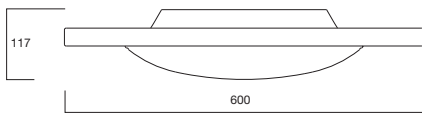

DA4TD4281/EL

IP65 600mmØ

AB ■

TC-DD

Compact Fluorescent
c/w Integral Electronic Gear
4 pin GR10q
1 x 28W

Housing and Diffuser:
V-0 rated polycarbonate.
Trim: Aluminium.
2.80kg

DA4TD4281/EL/E

IP65 600mmØ Maintained
Integral 3 hour Emergency

AB ■

TC-DD

Compact Fluorescent
4 pin GR10q
1 x 28W

Housing and Diffuser:
V-0 rated polycarbonate.
Trim: Aluminium.
3.70kg

DA4TD4381/EL

IP65 600mmØ

AB ■

TC-DD

Compact Fluorescent
c/w Integral Electronic Gear
4 pin GR10q
1 x 38W

Housing and Diffuser:
V-0 rated polycarbonate.
Trim: Aluminium.
2.80kg

DA4TD4381/EL/NI

IP65 600mmØ, 1 x 7W Night-light

AB ■

TC-DD / TC-S

Compact Fluorescent
c/w Integral Electronic Gear
TC-DD: 4-pin GR10q. TC-S: 2 pin G23.
1 x 38W + 1 x 7W Night-light

Housing and Diffuser:
V-0 rated polycarbonate.
Trim: Aluminium.
3.00kg

* Remote Emergency version cannot be wall mounted.