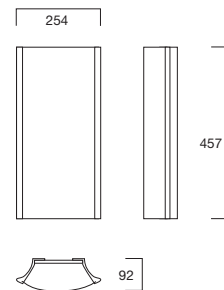

Part Code	701004/OP	701004/OP/EM	701103/OP	701103/OP/EM
Description	Opal Diffuser Direct / Bi-directional spill	Opal Diffuser Direct / Bi-directional spill Maintained 3 hour emergency	Opal Diffuser Direct / Bi-directional spill	Opal Diffuser Direct / Bi-directional spill Maintained 3 hour emergency
Finish	AB ■	AB ■	AB ■	AB ■
Lamp Type	TC-DE Compact Fluorescent c/w Integral Electronic Control Gear	TC-DE Compact Fluorescent c/w Integral Electronic Control Gear	TC-EL Compact Fluorescent c/w Integral Electronic Control Gear	TC-EL Compact Fluorescent c/w Integral Electronic Control Gear
Lamp Cap	G24q-3	G24q-3	2G11	2G11
Wattage	1 x 26W	1 x 26W	1 x 36W	1 x 36W
Materials	Body and Trim: Steel and aluminium. Diffuser: Opal acrylic. Dust Covers: Clear Polycarbonate	Body and Trim: Steel and aluminium. Diffuser: Opal acrylic. Dust Covers: Clear Polycarbonate	Body and Trim: Steel and aluminium. Diffuser: Opal acrylic. Dust Covers: Clear Polycarbonate	Body and Trim: Steel and aluminium. Diffuser: Opal acrylic. Dust Covers: Clear Polycarbonate
Weight	2.00kg	3.20kg	3.10kg	4.30kg
Symbols				

ADD Suffix to Code for following
Dust Cover options: /OC Opal Dust Cover