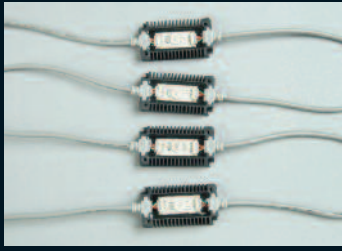

- This flexible colour change system means that LED heads can be condensed...

- ... or dispersed as required.

- Easy to change dip switches for colour changing using the **LEDCD36DMX** colour driver.

1

2

3