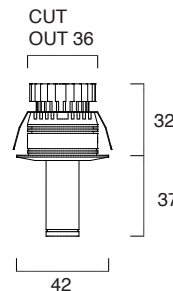

Part Code	DT0103BL	DT0103WW	DT0103NW
Description	Mini Tuub LED, Blue	Mini Tuub Warm White LED	Mini Tuub Neutral White LED
Finish	AB ■	AB ■	AB ■
Lamp Type	LED c/w LEDs	LED c/w LEDs	LED c/w LEDs
Power Supply Required	Power Supply Required	Power Supply Required	Power Supply Required
Wattage	3W	3W	3W
Materials	Heatsink: Aluminium	Heatsink: Aluminium	Heatsink: Aluminium
Weight	0.05kg	0.05kg	0.05kg
Symbols	illumaled	illumaled	illumaled
Power Supply	(Constant current 700mA)		
	PSL03700	1-3W Max	
	PSL12700	6-12W Max	
	PSL18700	10-18W Max	

Splitter Block	PSE6700(1000)	700mA 6 way extension (1m lead) c/w 3 x PSP700
	PSE2700(1000)	700mA 2 way extension (1m lead)
	PSP700	1 x close-loop plug for 700mA

For further information, see page 218 - 219