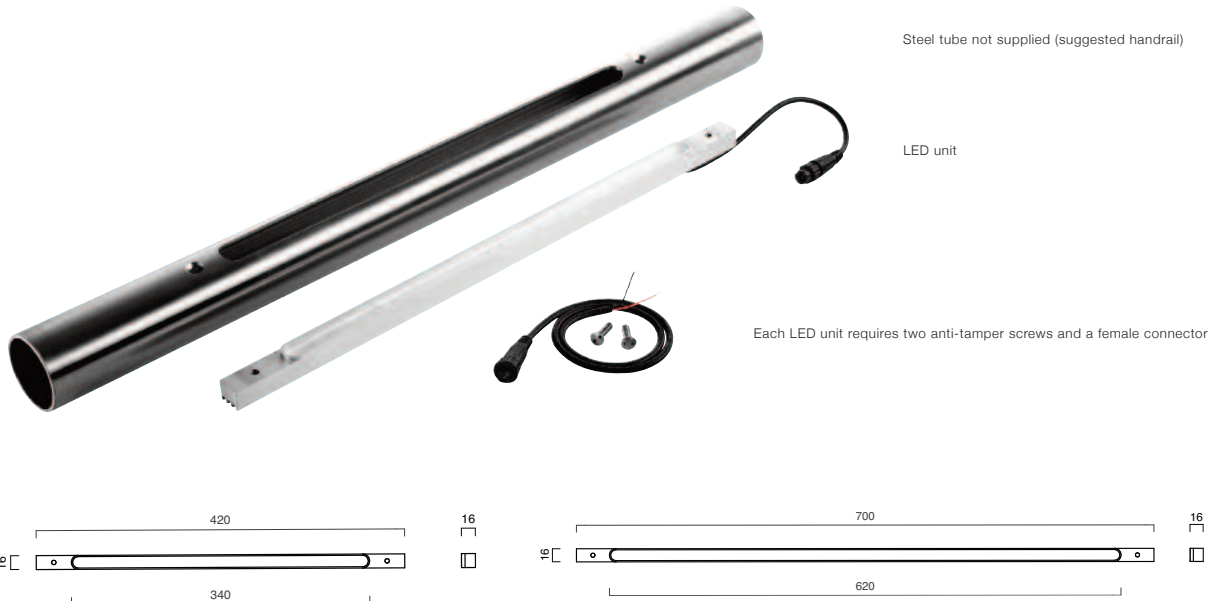

Power Supply

(Constant voltage 24V)
LEDPSU24020 20W 3 max. in-line units
LEDPSU24100 100W 16 max. in-line units

Accessories

LEDS38(3000) GY ■ Live end cable 3000mm length
LEDSDE GY ■ Dead-end

*you will require one live end cable and dead-end per run.

LEDS23 GY ■ End-to-end connector

LEDS20 GY ■ Flexible connector (65mm)
LEDS20(1000) GY ■ Flexible connector 1000mm lead

- Easy to install, plug and play system. You will require a live end cable.

- Click together using end-to-end connectors to create straight runs.

- Flexible connectors offer versatility in application.

1

2

3

PATHFINDER

A unique system designed for incorporation into long runs of hand rails or tubular profiles where positioning power supplies at regular intervals is not viable or practical.

- IP66 rating
- IK10 rating
- Available in two lengths
- Full range of installation accessories
- Continuous runs of up to 150m can be powered by one transformer

Part Code	HL45WW	HL45NW	HL79WW	HL79NW
Description	Warm White LED unit IP66, 420mm length	Neutral White LED unit IP66, 420mm length	Warm White LED unit IP66, 700mm length	Neutral White LED unit IP66, 700mm length
Finish	AL ■	AL ■	AL ■	AL ■
Lamp Type	LED c/w LEDs, IP66 male plug and flex power entry Power Supply Required 4.5W	LED c/w LEDs, IP66 male plug and flex power entry Power Supply Required 4.5W	LED c/w LEDs, IP66 male plug and flex power entry Power Supply Required 9W	LED c/w LEDs, IP66 male plug and flex power entry Power Supply Required 9W
Wattage				
Materials	Body: Aluminium	Body: Aluminium	Body: Aluminium	Body: Aluminium
Weight	0.19kg	0.19kg	0.40kg	0.40kg
Symbols				