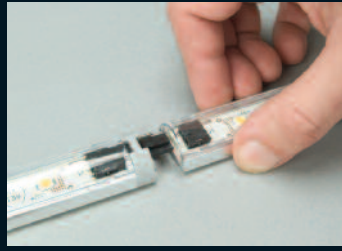

LEDS23 GY ■ End-to-end connector

LEDS20 GY ■ Flexible connector (65mm)
LEDS20(1000) GY ■ Flexible connector 1000mm lead

- Easy to install, plug and play system. You will require a live end cable.

- Click together using end-to-end connectors to create straight runs.

- Flexible connectors offer versatility in application.

1

2

3

PATHFINDER

A unique system designed for incorporation into long runs of hand rails or tubular profiles where positioning power supplies at regular intervals is not viable or practical.