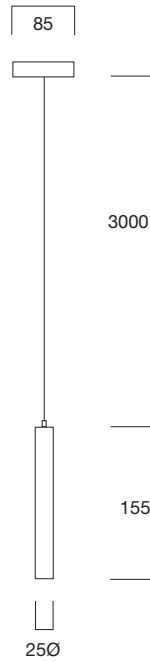

An unobtrusive decorative fixture with a timeless design.

- High output single 3W LED
- Brushed aluminium finish
- Integral converter/driver
- Discrete design

Part Code	MP0315NW	MP0315WW
Description	Neutral White Micra	Warm White Micra
Finish	AB ■	AB ■
Lamp Type	LED	LED
	c/w Power Supply & LEDs ▶ 15°	c/w Power Supply & LEDs ▶ 15°
Wattage	1 x 3W	1 x 3W
Materials	Housing and Bezel: Aluminium.	Housing and Bezel: Aluminium.
Weight	0.41kg	0.41kg
Symbols	⚡ ⚙	⚡ ⚙