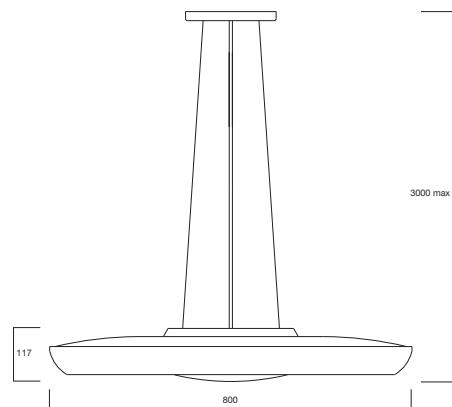

DCS4TD4381/EL(3000)

Pendant 800mmØ 3m Adjustable suspensions
SG ■

TC-DD

Compact Fluorescent
c/w Integral Electronic Gear

4 pin GR10q

1 x 38W

Housing and Diffuser:
V-0 rated polycarbonate.
Trim: Aluminium.

6.11kg

DCS4TC4521/EL(3000)

Pendant 800mmØ 3m Adjustable suspensions
SG ■

TC-D

Compact Fluorescent
c/w Integral low loss switch gear start

2 pin G24d-3

2 x 26W

Housing and Diffuser:
V-0 rated polycarbonate.
Trim: Aluminium.

5.71kg