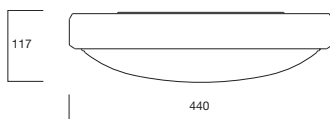

DB4TD4281/EL

IP65 440mmØ

SG ■ BL ■ AG ■

TC-DD

Compact Fluorescent
c/w Integral Electronic Gear
4 pin GR10q
1 x 28W

Housing and Diffuser:
V-0 rated polycarbonate.
Trim: Aluminium.
2.40kg

DB4TD4281/EL/E

IP65 440mmØ Maintained
Integral 3 hour Emergency

SG ■ BL ■ AG ■

TC-DD

Compact Fluorescent
4 pin GR10q
1 x 28W

Housing and Diffuser:
V-0 rated polycarbonate.
Trim: Aluminium.
3.30kg

DB4TD4381/EL

IP65 440mmØ

SG ■ BL ■ AG ■

TC-DD

Compact Fluorescent
c/w Integral Electronic Gear
4 pin GR10q
1 x 38W

Housing and Diffuser:
V-0 rated polycarbonate.
Trim: Aluminium.
2.40kg

DB4TD4381/EL/NI

IP65 440mmØ, 1 x 7W Night-light

SG ■ BL ■ AG ■

TC-DD / TC-S

Compact Fluorescent
c/w Integral Electronic Gear
TC-DD: 4-pin GR10q. TC-S: 2 pin G23.
1 x 38W + 1 x 7W Night-light

Housing and Diffuser:
V-0 rated polycarbonate.
Trim: Aluminium.
2.60kg

* Remote Emergency version
cannot be wall mounted.