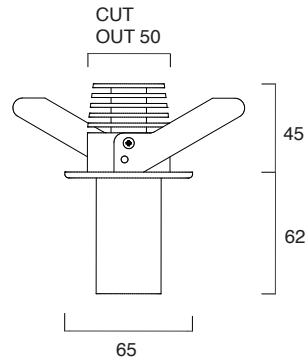

A stylish and contemporary LED feature fitting. Miniature design is ideal for defining distinctive interiors in diverse leisure and retail applications.

- Semi recessed
- Available in two sizes
- LED colour options

Part Code	DT0106WW	DT0106NW
Description	Tuub Warm White LED	Tuub Neutral White LED
Finish	AB ■	AB ■
Lamp Type	LED c/w LEDs	LED c/w LEDs
Power Supply Required	Power Supply Required	Power Supply Required
Wattage	6W	6W
Materials	Heatsink: Aluminium	Heatsink: Aluminium
Weight	0.13kg	0.13kg
Symbols	illumaled	illumaled
Power Supply	PSL12350 6-12W max.