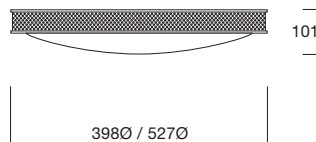

Part Code	681615	681615/EM	682115	682115/EM
Description	398mmØ Ceiling / Wall mounted	398mmØ Ceiling / Wall Maintained 3 hour emergency	527mmØ Ceiling / Wall mounted	527mmØ Ceiling / Wall Maintained 3 hour emergency
Finish	WH □ SN ■	WH □ SN ■	WH □ SN ■	WH □ SN ■
Lamp Type	TC-DE	TC-DE	TC-DE	TC-DE
	Compact Fluorescent c/w Integral Electronic Control Gear	Compact Fluorescent c/w Integral Electronic Control Gear	Compact Fluorescent c/w Integral Electronic Control Gear	Compact Fluorescent c/w Integral Electronic Control Gear
Lamp Cap	G24q-3	G24q-3	G24q-3	G24q-3
Wattage	2 x 26W	2 x 26W	2 x 26W	2 x 26W
Materials	Body and Trim: Steel and aluminium. Diffuser: Opal acrylic or polycarbonate.	Body and Trim: Steel and aluminium. Diffuser: Opal acrylic or polycarbonate.	Body and Trim: Steel and aluminium. Diffuser: Opal acrylic or polycarbonate.	Body and Trim: Steel and aluminium. Diffuser: Opal acrylic or polycarbonate.
Weight	1.80kg	3.00kg	2.50kg	3.70kg
Symbols				

ADD Suffix to Code for following Diffuser options:

/OP Opal Acrylic

/PC Opal Polycarbonate

/PR Prismatic Polycarbonate