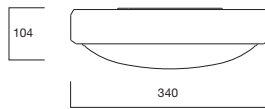

A robust solution for assorted functional interior and exterior ambient lighting applications.

- Robust IP65 construction
- Ceiling or wall mounting

Part Code	DB3TC4181/EL	DB3TC4261/EL	DB3TD4161/EL	DB3TD4281/EL
Description	IP65 340mmØ	IP65 340mmØ	IP65 340mmØ	IP65 340mmØ
Finish	SG ■ BL ■ AG ■	SG ■ BL ■ AG ■	SG ■ BL ■ AG ■	SG ■ BL ■ AG ■
Lamp Type	TC-DEL Compact Fluorescent c/w Integral Electronic Gear	TC-DEL Compact Fluorescent c/w Integral Electronic Gear	TC-DD Compact Fluorescent c/w Integral Electronic Gear	TC-DD Compact Fluorescent c/w Integral Electronic Gear
Lamp Cap	4 pin GX24-q2	4 pin GX24-q1	4 pin GR10q	4 pin GR10q
Wattage	1 x 18W	2 x 13W	1 x 16W	1 x 28W
Materials	Housing and Diffuser: V-0 rated polycarbonate. Trim: Aluminium.	Housing and Diffuser: V-0 rated polycarbonate. Trim: Aluminium.	Housing and Diffuser: V-0 rated polycarbonate. Trim: Aluminium.	Housing and Diffuser: V-0 rated polycarbonate. Trim: Aluminium.
Weight	1.46kg	1.56kg	1.46kg	1.56kg
Symbols	⊕ ▲ ▲	⊕ ▲ ▲	⊕ e ▲ ▲	⊕ e ▲ ▲

ADD Suffix to Code for following options: /E Made to order pre-wired to a remote emergency pack