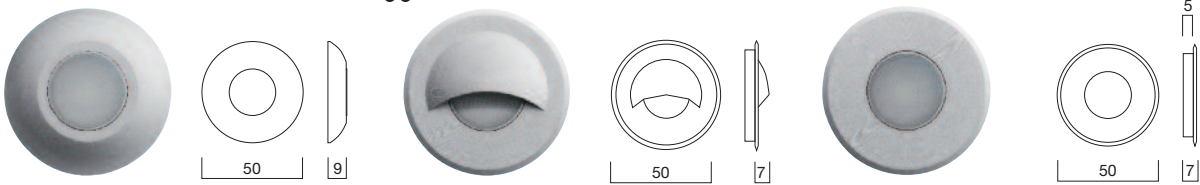

3

... alternatively choose a VIA cover

Part Code
Description
Finish
Materials
Weight

LED2DOME
Via DOME cover (wall)
AL ■
Bezel: Aluminium
0.02kg
(Constant voltage 24V)

LED2EYELID
Via EYELID cover (wall / recessed)
AL ■
Bezel: Aluminium
0.02kg

LED2FLUSH
Via FLUSH cover (wall / recessed / in-ground)
AL ■
Bezel: Aluminium
0.02kg

Power Supply

LEDPSU24020 20W 5 max. units
LEDPSU24100 100W 20 max. units