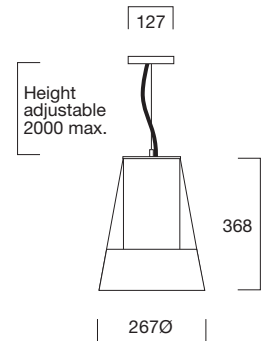

A contemporary pendant design which incorporates direct and diffused lighting components. The clear diffuser and etched band mask a faceted reflector.

- Adjustable suspension height
- Universal feature lighting application

Part Code	440902	440902/EM
Description	267mmØ	267mmØ Remote maintained 3 hour emergency
Finish	WH ☐	WH ☐
Lamp Type	TC-TEL Compact Fluorescent c/w Integral Electronic Control Gear	TC-TEL Compact Fluorescent c/w Integral Electronic Control Gear
Lamp Cap	GX24q-4	GX24q-4
Wattage	1 x 26 / 32 / 42W	1 x 26 / 32 / 42W
Materials	Outer Diffuser: Clear acrylic with etched lower band. Internal Diffuser: Opal acrylic. Reflector: Aluminium Frosted Finish with Vertical facets.	Outer Diffuser: Clear acrylic with etched lower band. Internal Diffuser: Opal acrylic. Reflector: Aluminium Frosted Finish with Vertical facets.
Weight	2.00kg	2.00kg + 1.20kg
Symbols		 *Maximum suspension is 500mm