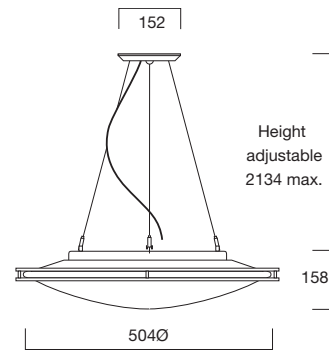

Part Code	638855	638855/EM	639803/HR	639803/EM
Description	504mmØ	504mmØ Maintained 3 hour integral emergency	504mmØ Bi-direct	504mmØ Bi-direct Maintained 3 hour integral emergency
Finish	SN ■	SN ■	SN ■	SN ■
Lamp Type	TC-DE Compact Fluorescent c/w Integral Electronic Control Gear	TC-DE Compact Fluorescent c/w Integral Electronic Control Gear	TC-TEL Compact Fluorescent c/w Integral Electronic Control Gear	TC-TEL Compact Fluorescent c/w Integral Electronic Control Gear
Lamp Cap	G24q-3	G24q-3	GX24-q-4	GX24-q-4
Wattage	2 x 26W	2 x 26W	2 x 42W	2 x 42W
Materials	Body and Trim: Steel and aluminium. Diffuser: 3 ply satin opal glass.	Body and Trim: Steel and aluminium. Diffuser: 3 ply satin opal glass.	Body and Trim: Steel and aluminium. Diffuser: 3 ply satin opal glass.	Body and Trim: Steel and aluminium. Diffuser: 3 ply satin opal glass.
Weight	4.85kg	6.05kg	6.50kg	7.70kg
Symbols