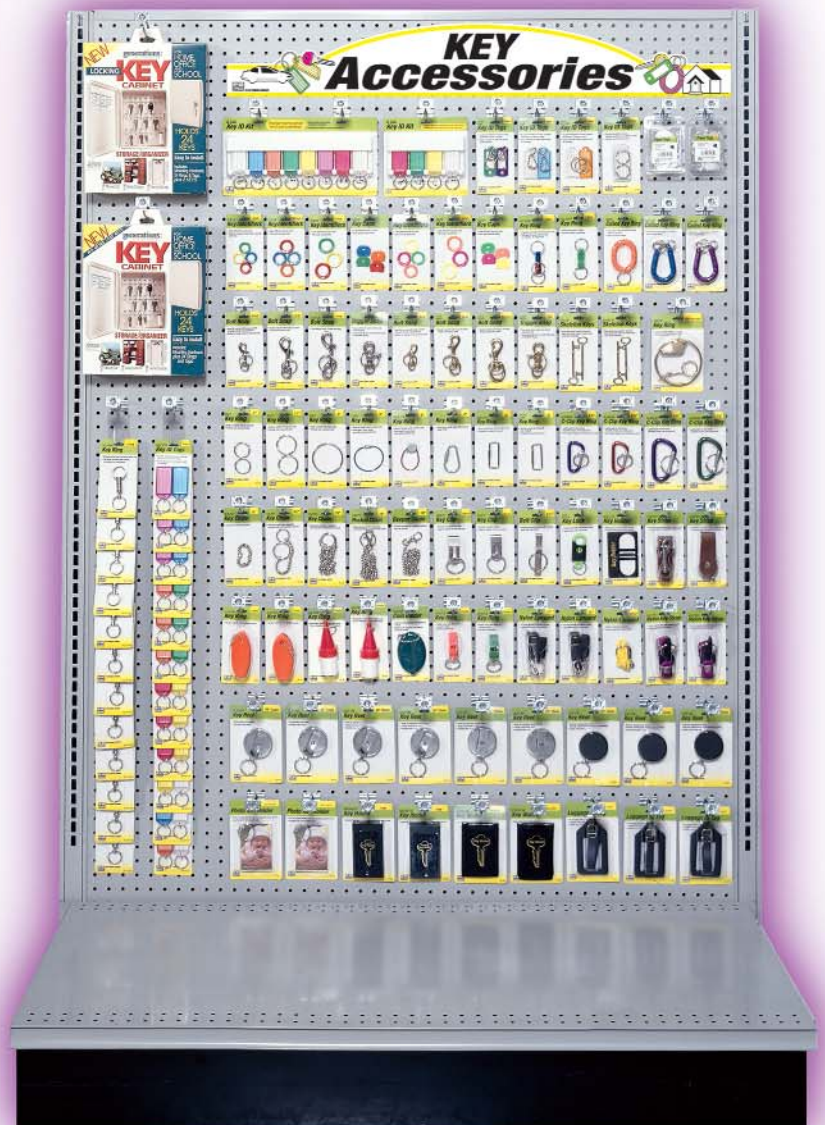

# Key Accessories (KA) Custom Merchandisers

**L1** 4 Ft. Key Accessorizer Display

Large KA Program

L2

4-Sided Floor Display

L3

4 Ft. Flatwall Program

Large KA Programs

**M4A** 3-Sided Key Accessory Display\*  
for Ilco's Key Tower (shown)

**M4B** 3-Sided Key Accessory Display\*  
for Hillman's Key Tower  
(also available)

**M5A** 3 Ft. Carded/Bulk  
Endcap Display

**M5B** 3 Ft. Carded  
Endcap Display  
(also available)

\*Display does not include key tower or key machine.

**Display  
Boxes**

**Tubs**

**Clipstrips**

**Bulk  
Items**