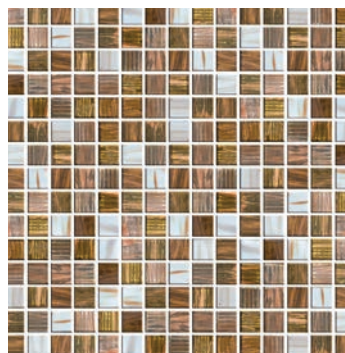

Urban Camouflage GR21
2.5 X 2.5 cm.
(malla 30 X 30 cm.)
Mocha

Mink ZG24
2.5 X 2.5 cm.
(malla 30 X 30 cm.)
Avellana

Red Blend LG23
2.5 X 2.5 cm.
(malla 30 X 30 cm.)
Mocha

Caribbean Surf GR22
2.5 X 2.5 cm.
(malla 30 X 30 cm.)
Platino

Alessandria Glass

Mosaico de vidrio

Mosaico
Alessandria
Glass

Brown Blend
2 X 2 cm.

Gold Blend ZH98
2 X 2 cm.
(malla 32.5 X 32.5 cm.)
Avellana

Brown Blend ZH99
2 X 2 cm.
(malla 32.5 X 32.5 cm.)
Chocolate

Style Glass