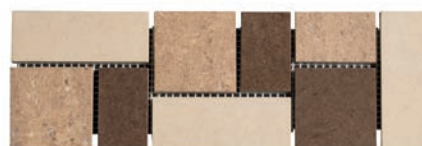

Olivo Cream ML16
5 X 30 cm.

Autum Blend ML20
5 X 30 cm.

Trebol Olivo ML28
9.8 X 32 cm.

Mayan Dark ML21
7.8 X 33 cm.

Regional Multicolor ML25
9.8 X 32 cm.

Cenefa

Cenefa Ridgeview ZC02
15 X 30 cm.

Esquina Ridgeview ZC02
15 X 15 cm.