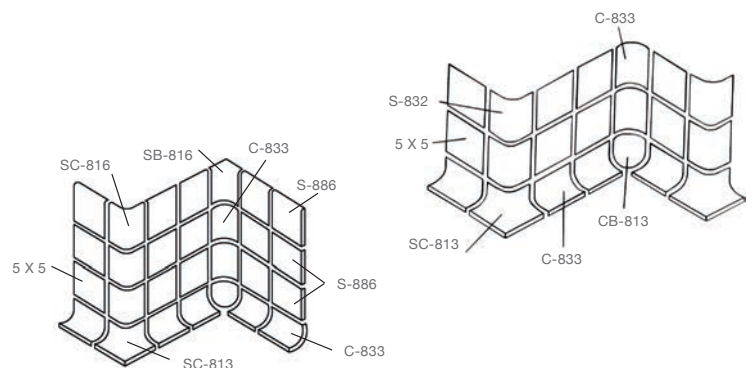

Permatones *Mosaico*

(Acabado Mate) 5 X 5 cm. (Malla 30 X 60 cm.)

Blanco Brillante

Almendra

Blanco Antiguo

Avellana

Chocolate

Almendra

Sepia

Gris Natural

Negro

Blanco Brillante

Blanco Brillante

Blanco Brillante

Blanco Brillante

Negro Opaco

Negro Opaco

Blanco Brillante

Gris Acero

Platino

Permabrites *Mosaico*

(Acabado Brillante) 5 X 5 cm. (Malla 30 X 60 cm.)

Blanco Brillante

Almendra

Blanco Antiguo

Avellana

Almendra

Blanco Brillante

Blanco Brillante

Blanco Brillante

Blanco Brillante

Negro Opaco

Blanco Brillante

Gris Acero

Platino

Negro

Esesor

6.5 mm.

Boquilla

2 mm.

PEI

4

Variación

Baja

RECOMENDACIÓN BOQUILLAS